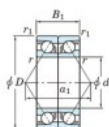

Deep groove ball bearing single row 7236-BDB-FY-JTEKT - 7236-BDB-FY-JTEKT

<https://www.123bearing.eu/bearing-housing/deep-groove-bearing/single-row/7236-bdb-fy-jtekt>

Boundary dimensions

Bearing No.	Boundary dimensions(mm)					Basic load ratings(kN)		Fatigue load limit(kN)	factor	Limiting speeds(min-1)
	d	D	B	r1(max)	r1(min)	Cr	C0r			
7236BDB FY	180	320	104	4	1.5	538	657	21.5	10	Grease Lub. 1300

PRODUCT FEATURES

Brand	JTEKT
N° Ean13	3616060648846
Inside diameter	180 mm
Inside diameter	7.087" inch
Outside diameter	320 mm
Outside diameter	12.598" inch
Thickness	104 mm
Thickness	4.094" inch
Limiting speed	1300 rpm
Dynamic load	538 kN
Static load	657 kN
Packaging	1

contact@123bearing.eu

+33 359 36 04 90

CRT4 de Lesquin 60 Rue Du Haut De Sainghin 59273 Fretin FRANCE