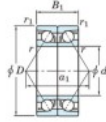

Deep groove ball bearing single row 7236-DB-FY-JTEKT - 7236-DB-FY-JTEKT

<https://www.123bearing.eu/bearing-housing/deep-groove-bearing/single-row/7236-db-fy-jtekt>

Boundary dimensions

Bearing No.	Boundary dimensions (mm)					Basic load ratings (kN)		Fatigue load limit (kN)	Factor	Limiting speed (min-1)
	d	D	B	r1 (mm)	r2 (mm)	Cr	C0r			
7236DB FY	180	320	104	4	1.5	596	724	23.7	-	1700

PRODUCT FEATURES

Brand	JTEKT
N° Ean13	3616060648853
Inside diameter	180 mm
Outside diameter	320 mm
Thickness	104 mm
Limiting speed	1700 rpm
Dynamic load	596 kN
Static load	724 kN
Packaging	1

contact@123bearing.eu

+33 359 36 04 90

CRT4 de Lesquin 60 Rue Du Haut De Sainghin 59273 Fretin FRANCE