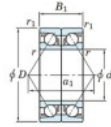

Deep groove ball bearing single row 7336-BDB-FY-JTEKT - 7336-BDB-FY-JTEKT

<https://www.123bearing.eu/bearing-housing/deep-groove-bearing/single-row/7336-bdb-fy-jtekt>

Boundary dimensions

Bearing No.	Boundary dimensions(mm)					Basic load ratings(kN)		Fatigue load factor	Limiting speeds(min-1)
	d	D	B	r1(max)	r1(min)	C1	C0		
7336BDB FY	180	380	150	4	1.5	757	976	30.1	1100

PRODUCT FEATURES

Brand	JTEKT
N° Ean13	3616060648877
Inside diameter	180 mm
Outside diameter	380 mm
Thickness	150 mm
Limiting speed	1100 rpm
Dynamic load	757 kN
Static load	976 kN
Packaging	1

contact@123bearing.eu

+33 359 36 04 90

CRT4 de Lesquin 60 Rue Du Haut De Sainghin 59273 Fretin FRANCE