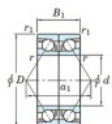

Deep groove ball bearing single row 7038-CDB-FY-JTEKT - 7038-CDB-FY-JTEKT

<https://www.123bearing.eu/bearing-housing/deep-groove-bearing/single-row/7038-cdb-fy-jtekt>

Boundary dimensions

Bearing No.	Boundary dimensions(mm)					Basic load ratings(kN)		Fatigue load factor		Limiting speeds(min-1)
	d	D	B	r1(mm)	r2(mm)	C_r	C_{0r}	f₀	f₁	Grease lub.
7038CDB FY	190	290	92	2.1	1.1	485	585	21.1	15.9	2500

PRODUCT FEATURES

Brand	JTEKT
N° Ean13	3616060648921
Inside diameter	190 mm
Inside diameter	7.48" inch
Outside diameter	290 mm
Outside diameter	11.417" inch
Thickness	92 mm
Thickness	3.622" inch
Limiting speed	2500 rpm
Dynamic load	485 kN
Static load	585 kN
Packaging	1

contact@123bearing.eu

+33 359 36 04 90

CRT4 de Lesquin 60 Rue Du Haut De Sainghin 59273 Fretin FRANCE