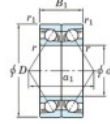

Deep groove ball bearing single row 7240-DB-FY-JTEKT - 7240-DB-FY-JTEKT

<https://www.123bearing.eu/bearing-housing/deep-groove-bearing/single-row/7240-db-fy-jtekt>

Boundary dimensions

Bearing No.	Boundary dimensions(mm)						Basic load ratings(kN)		Fatigue load factor		Limiting speeds(min-1)
	d	D	B	r1max	r1min	r	C	C0	f0	Grease lub	
7240DB FY	200	360	116	4	1.5	658	847	26.2	-	1500	

PRODUCT FEATURES

Brand	JTEKT
N° Ean13	3616060649034
Inside diameter	200 mm
Outside diameter	360 mm
Thickness	116 mm
Limiting speed	1500 rpm
Dynamic load	658 kN
Static load	847 kN
Packaging	1

contact@123bearing.eu

+33 359 36 04 90

CRT4 de Lesquin 60 Rue Du Haut De Sainghin 59273 Fretin FRANCE