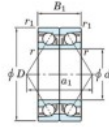

Deep groove ball bearing single row 7240-CDB-FY-JTEKT - 7240-CDB-FY-JTEKT

<https://www.123bearing.eu/bearing-housing/deep-groove-bearing/single-row/7240-cdb-fy-jtekt>

Boundary dimensions

Bearing No.	Boundary dimensions(mm)					Basic load ratings(kN)		Fatigue load factor		Limiting speeds(min-1)
	d	D	B	r1(max)	r1(min)	Cr	CC	C0	10	Groove ball
7240CDB FY	200	360	116	4	1.5	718	921	28.4	15.1	2100

PRODUCT FEATURES

Brand	JTEKT
N° Ean13	3616060649041
Inside diameter	200 mm
Outside diameter	360 mm
Thickness	116 mm
Limiting speed	2100 rpm
Dynamic load	718 kN
Static load	921 kN
Packaging	1

contact@123bearing.eu

+33 359 36 04 90

CRT4 de Lesquin 60 Rue Du Haut De Sainghin 59273 Fretin FRANCE