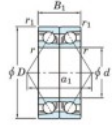

Deep groove ball bearing single row 7340-DB-FY-JTEKT - 7340-DB-FY-JTEKT

<https://www.123bearing.eu/bearing-housing/deep-groove-bearing/single-row/7340-db-fy-jtekt>

Boundary dimensions

Bearing No.	Boundary dimensions(mm)						Basic load ratings(kN)		Fatigue	factor	Limiting speeds(min-1)
	d	D	B	r1(mm)	r2(mm)	Cr	CoC	lim(kN)			
7340DB FY	200	420	160	5	2	964	1320	38.6	-	Grease Lub. 1300	

PRODUCT FEATURES

Brand	JTEKT
N° Ean13	3616060649065
Inside diameter	200 mm
Outside diameter	420 mm
Thickness	160 mm
Limiting speed	1300 rpm
Dynamic load	964 kN
Static load	1320 kN
Packaging	1

contact@123bearing.eu

+33 359 36 04 90

CRT4 de Lesquin 60 Rue Du Haut De Sainghin 59273 Fretin FRANCE