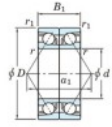

Deep groove ball bearing single row 7044-BDB-FY-JTEKT - 7044-BDB-FY-JTEKT

<https://www.123bearing.eu/bearing-housing/deep-groove-bearing/single-row/7044-bdb-fy-jtekt>

Boundary dimensions

Bearing No.	Boundary dimensions (mm)					Basic load ratings (kN)		Fatigue load	factor	Limiting speeds (min-1)
	d	D	B	r1 (mm)	r2 (mm)	Cr	C0r	lim (kN)	10	Grease lub
7044BDB FY	220	340	112	3	1.1	486	636	19.6	-	1100

PRODUCT FEATURES

Brand	JTEKT
N° Ean13	3616060649072
Inside diameter	220 mm
Outside diameter	340 mm
Thickness	112 mm
Limiting speed	1100 rpm
Dynamic load	486 kN
Static load	636 kN
Packaging	1

contact@123bearing.eu

+33 359 36 04 90

CRT4 de Lesquin 60 Rue Du Haut De Sainghin 59273 Fretin FRANCE