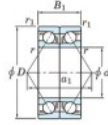

Deep groove ball bearing single row 7244-DB-FY-JTEKT - 7244-DB-FY-JTEKT

<https://www.123bearing.eu/bearing-housing/deep-groove-bearing/single-row/7244-db-fy-jtekt>

Boundary dimensions

Bearing No.	Boundary dimensions(mm)					Basic load ratings(kN)		Fatigue load limit(kN)	factor	Limiting speeds(min-1)
	d	D	B	r1 (mm)	r2 (mm)	C0	C00	C02	F0	Grease lub.
7244DB FY	220	400	130	4	1.5	-	1030	-	-	1300

PRODUCT FEATURES

Brand	JTEKT
N° Ean13	3616060649096
Inside diameter	220 mm
Outside diameter	400 mm
Thickness	130 mm
Limiting speed	1300 rpm
Static load	1030 kN
Packaging	1

contact@123bearing.eu

+33 359 36 04 90

CRT4 de Lesquin 60 Rue Du Haut De Sainghin 59273 Fretin FRANCE