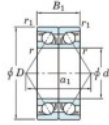

Deep groove ball bearing single row 7048-DB-FY-JTEKT - 7048-DB-FY-JTEKT

<https://www.123bearing.eu/bearing-housing/deep-groove-bearing/single-row/7048-db-fy-jtekt>

Boundary dimensions

Bearing No.	Boundary dimensions(mm)					Basic load ratings(kN)		Fatigue load limit(kN)	factor	Limiting speeds(min-1)
	d	D	B	r1(max)	r1(min)	Cr	Cor			
7048DB FY	240	360	112	3	1.1	591	751	24.6	-	1400

PRODUCT FEATURES

Brand	JTEKT
N° Ean13	3616060649119
Inside diameter	240 mm
Inside diameter	9.449" inch
Outside diameter	360 mm
Outside diameter	14.173" inch
Thickness	112 mm
Thickness	4.409" inch
Limiting speed	1400 rpm
Dynamic load	591 kN
Static load	751 kN
Packaging	1

contact@123bearing.eu

+33 359 36 04 90

CRT4 de Lesquin 60 Rue Du Haut De Sainghin 59273 Fretin FRANCE