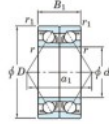

Deep groove ball bearing single row 7052-BDB-FY-JTEKT - 7052-BDB-FY-JTEKT

<https://www.123bearing.eu/bearing-housing/deep-groove-bearing/single-row/7052-bdb-fy-jtekt>

Boundary dimensions

Bearing No.	Boundary dimensions (mm)					Basic load ratings (kN)		Fatigue load factor		Limiting speeds (min-1)
	d	D	B	r1 (mm)	r2 (mm)	C₀	C_{0r}	C₁₀	C_{10r}	
7052BDB FY	260	400	130	4	1.5	592	862	24.6	-	910

PRODUCT FEATURES

Brand	JTEKT
N° Ean13	3616060649140
Inside diameter	260 mm
Outside diameter	400 mm
Thickness	130 mm
Limiting speed	910 rpm
Dynamic load	592 kN
Static load	862 kN
Packaging	1

contact@123bearing.eu

+33 359 36 04 90

CRT4 de Lesquin 60 Rue Du Haut De Sainghin 59273 Fretin FRANCE