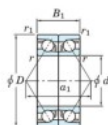

Deep groove ball bearing single row 7052-DB-FY-JTEKT - 7052-DB-FY-JTEKT

<https://www.123bearing.eu/bearing-housing/deep-groove-bearing/single-row/7052-db-fy-jtekt>

Boundary dimensions

Bearing No.	Boundary dimensions (mm)					Basic load ratings (kN)		Fatigue	factor	Limiting speeds (min-1)
	d	D	B	r (mm)	r1 (mm)	Cr	Cor	lim (kN)		
7052DB FY	260	400	130	4	1.5	661	956	27.1	-	1200

PRODUCT FEATURES

Brand	JTEKT
N° Ean13	3616060649157
Inside diameter	260 mm
Outside diameter	400 mm
Thickness	130 mm
Limiting speed	910 rpm
Dynamic load	661 kN
Static load	956 kN
Packaging	1

contact@123bearing.eu

+33 359 36 04 90

CRT4 de Lesquin 60 Rue Du Haut De Sainghin 59273 Fretin FRANCE