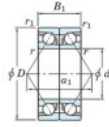

Deep groove ball bearing single row 7052-DB-FY-JTEKT - 7052-DB-FY-JTEKT

<https://www.123bearing.eu/bearing-housing/deep-groove-bearing/single-row/7052-db-fy-jtekt>

Boundary dimensions

Bearing No.	Boundary dimensions (mm)					Basic load ratings (kN)		Fatigue load limit (kN)		factor	Limiting speeds (min-1)
	d	D	B	r (mm)	r1 (mm)	Cr	Cor	C0r	RO		
7052DB FY	260	400	130	4	1.5	661	956	27.1	-	-	1200

PRODUCT FEATURES

Brand	JTEKT
N° Ean13	3616060649157
Inside diameter	260 mm
Outside diameter	400 mm
Thickness	130 mm
Limiting speed	910 rpm
Dynamic load	661 kN
Static load	956 kN
Packaging	1

contact@123bearing.eu

+33 359 36 04 90

CRT4 de Lesquin 60 Rue Du Haut De Sainghin 59273 Fretin FRANCE