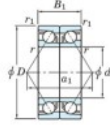

Deep groove ball bearing single row 7060-BDB-FY-JTEKT - 7060-BDB-FY-JTEKT

<https://www.123bearing.eu/bearing-housing/deep-groove-bearing/single-row/7060-bdb-fy-jtekt>

Boundary dimensions

Bearing No.	Boundary dimensions(mm)					Basic load ratings(kN)		Fatigue load limit(kN)	factor	Limiting speeds(min-1)
	d	D	B	r1(max)	r1(min)	C_r	C_{0r}			
7060BDB FY	300	460	148	4	1.5	776	1230	32.5	-	770

PRODUCT FEATURES

Brand	JTEKT
N° Ean13	3616060649188
Inside diameter	300 mm
Outside diameter	460 mm
Thickness	148 mm
Limiting speed	770 rpm
Dynamic load	776 kN
Static load	1230 kN
Packaging	1

contact@123bearing.eu

+33 359 36 04 90

CRT4 de Lesquin 60 Rue Du Haut De Sainghin 59273 Fretin FRANCE