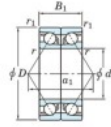

Deep groove ball bearing single row 7064-BDB-FY-JTEKT - 7064-BDB-FY-JTEKT

<https://www.123bearing.eu/bearing-housing/deep-groove-bearing/single-row/7064-bdb-fy-jtekt>

Boundary dimensions

Bearing No.	Boundary dimensions(mm)					Basic load ratings(kN)		Fatigue load limit(kN)	factor	Limiting speeds(min-1)
	d	D	B	r1(mm)	r2(mm)	Cr	C0r			
7064BDB FY	320	480	148	4	1.5	795	1300	33.6	-	710

PRODUCT FEATURES

Brand	JTEKT
N° Ean13	3616060649201
Inside diameter	320 mm
Outside diameter	480 mm
Thickness	148 mm
Limiting speed	710 rpm
Dynamic load	795 kN
Static load	1300 kN
Packaging	1

contact@123bearing.eu

+33 359 36 04 90

CRT4 de Lesquin 60 Rue Du Haut De Sainghin 59273 Fretin FRANCE