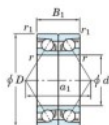

Deep groove ball bearing single row 7068-BDB-FY-JTEKT - 7068-BDB-FY-JTEKT

<https://www.123bearing.eu/bearing-housing/deep-groove-bearing/single-row/7068-bdb-fy-jtekt>

Boundary dimensions

Bearing No.	Boundary dimensions(mm)					Basic load ratings(kN)		Fatigue	factor	Limiting speeds(min-1)
	d	D	B	r1(mm)	r(mm)	Cr	Co	lim(kN)		
7064DB FY	320	480	148	4	1.5	887	1440	37.3	80	Grease lub. 950

PRODUCT FEATURES

Brand	JTEKT
N° Ean13	3616060649225
Inside diameter	340 mm
Outside diameter	520 mm
Thickness	164 mm
Limiting speed	640 rpm
Dynamic load	914 kN
Static load	1550 kN
Packaging	1

contact@123bearing.eu

+33 359 36 04 90

CRT4 de Lesquin 60 Rue Du Haut De Sainghin 59273 Fretin FRANCE