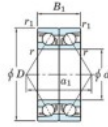

Deep groove ball bearing single row 70-530-DB-FY-JTEKT - 70-530-DB-FY-JTEKT

<https://www.123bearing.eu/bearing-housing/deep-groove-bearing/single-row/70-530-db-fy-jtekt>

Boundary dimensions

Bearing No.	Boundary dimensions(mm)					Basic load ratings(kN)		Fatigue load factor		Limiting speeds(min-1)
	d	D	B	r1(max)	r1(min)	C0	C0r	lim1(kN)	lim2	
70/530DB FY	530	780	224	6	3	-	3620	-	-	440

PRODUCT FEATURES

Brand	JTEKT
N° Ean13	3616060649287
Inside diameter	530 mm
Outside diameter	780 mm
Thickness	224 mm
Limiting speed	440 rpm
Static load	3620 kN
Packaging	1

contact@123bearing.eu

+33 359 36 04 90

CRT4 de Lesquin 60 Rue Du Haut De Sainghin 59273 Fretin FRANCE