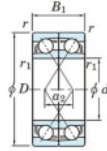

Deep groove ball bearing single row 7200-BDF-JTEKT - 7200-BDF-JTEKT

<https://www.123bearing.eu/bearing-housing/deep-groove-bearing/single-row/7200-bdf-jtekt>

Boundary dimensions

Angular ball bearings Face to face (DF)

| Bearing No. | Boundary dimensions(mm) | | | | | Basic load ratings(kN) | | Fatigue load limit(kN) | factor | Limiting speeds(min-1) |
|-------------|-------------------------|----|----|--------|---------|------------------------|------|------------------------|--------|------------------------|
| | d | D | B | r (mm) | r1 (mm) | Cr | C0r | Cu | f0 | Gresse lub. |
| 7200BDF | 10 | 30 | 18 | 0.6 | 0.3 | 10.1 | 5.05 | 0.26 | - | 14000 |