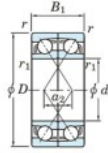

Deep groove ball bearing single row 7200-DF-JTEKT - 7200-DF-JTEKT

<https://www.123bearing.eu/bearing-housing/deep-groove-bearing/single-row/7200-df-jtekt>

Boundary dimensions

Ball bearings Face to face (DF)

Bearing No.	Boundary dimensions(mm)					Basic load ratings(kN)		Fatigue load limit(kN)		factor	Limiting speeds(min-1)
	d	D	B	r (mm)	r1 (mm)	Cr	CoCr	Cu	f0		
7200DF	10	30	18	0.6	0.3	11	5.45	0.28	-	-	18000

PRODUCT FEATURES

Brand	JTEKT
N° Ean13	3616060649300
Inside diameter	10 mm
Outside diameter	30 mm
Thickness	18 mm
Limiting speed	18000 rpm
Dynamic load	11 kN
Static load	5.05 kN
Packaging	1

contact@123bearing.eu