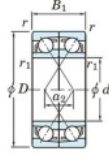

Deep groove ball bearing single row 7200-CDF-JTEKT - 7200-CDF-JTEKT

<https://www.123bearing.eu/bearing-housing/deep-groove-bearing/single-row/7200-cdf-jtekt>

Boundary dimensions

4000 ball bearings Face to face (DF)

Bearing No.	Boundary dimensions (mm)						Basic load ratings (kN)		Fatigue load limit (kN)		Limiting speeds (min-1)
	d	D	B	r (min)	r1 (min)	Cr	C0r	C0r	f0		
7200CDF	10	30	18	0.6	0.3	11.8	5.85	0.3	13.4	25000	

PRODUCT FEATURES

Brand	JTEKT
N° Ean13	3616060649317
Inside diameter	10 mm
Inside diameter	0.394" inch
Outside diameter	30 mm
Outside diameter	1.181" inch
Thickness	18 mm
Thickness	0.709" inch
Limiting speed	25000 rpm
Dynamic load	11.8 kN
Static load	5.85 kN
Packaging	1