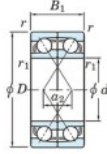

Deep groove ball bearing single row 7300-DF-JTEKT - 7300-DF-JTEKT

<https://www.123bearing.eu/bearing-housing/deep-groove-bearing/single-row/7300-df-jtekt>

Boundary dimensions

Angular ball bearings Face to face (DF)

Bearing No.	Boundary dimensions(mm)						Basic load ratings(kN)		Fatigue load limit(kN)	factor	Limiting speeds(min-1)
	d	D	B	r1(mm)	r2(mm)	Cr	Cor	f0			
7300DF	10	35	22	0.6	0.3	18.9	8.6	0.68	-	16000	

PRODUCT FEATURES