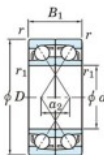

Deep groove ball bearing single row 7201-DF-JTEKT - 7201-DF-JTEKT

<https://www.123bearing.eu/bearing-housing/deep-groove-bearing/single-row/7201-df-jtekt>

Boundary dimensions

Shoulder ball bearings Face to face (DF)

Bearing No.	Boundary dimensions(mm)					Basic load ratings(kN)		Fatigue load limit(kN)	factor	Limiting speeds(min-1)
	d	D	B	r1(min)	r1(max)	C _r	C _{0r}	S ₀		
7201DF	12	32	20	0.6	0.3	16.2	8.05	0.62	-	17000

PRODUCT FEATURES

Brand	JTEKT
N° Ean13	4549250317248
Inside diameter	12 mm
Outside diameter	32 mm
Thickness	20 mm
Limiting speed	17000 rpm
Dynamic load	16.2 kN
Static load	8.05 kN
Packaging	1

contact@123bearing.eu