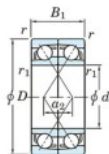

## Deep groove ball bearing single row 7301-DF-JTEKT - 7301-DF-JTEKT

<https://www.123bearing.eu/bearing-housing/deep-groove-bearing/single-row/7301-df-jtekt>

Boundary dimensions

Angular ball bearings Face to face (DF)

Bearing No.	Boundary dimensions(mm)						Basic load ratings(kN)			Fatigue load limit(kN) C <sub>10</sub>	factor f <sub>0</sub>	Limiting speeds(min-1) Grease lub.
	d	D	B	r1(min)	r1(max)	C <sub>r</sub>	C <sub>0r</sub>	C <sub>10</sub>				
7301DF	12	37	24	1	0.6	22.7	10.5	0.82	-	16000		

## PRODUCT FEATURES

Brand	JTEKT
N° Ean13	3616060649362
Inside diameter	12 mm
Outside diameter	37 mm
Thickness	24 mm
Limiting speed	16000 rpm
Dynamic load	22.7 kN
Static load	10.5 kN
Packaging	1

[contact@123bearing.eu](mailto:contact@123bearing.eu)