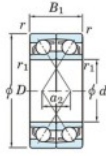

Deep groove ball bearing single row 7202-CDF-JTEKT - 7202-CDF-JTEKT

<https://www.123bearing.eu/bearing-housing/deep-groove-bearing/single-row/7202-cdf-jtekt>

Boundary dimensions

Angular ball bearings Face to face (DF)

Bearing No.	Boundary dimensions(mm)						Basic load ratings(kN)		Fatigue load limit(kN)		Limiting speeds(min-1)
	d	D	B	r1(min)	r1(max)	Cr	Cor	C0	f0		
7202CDF	15	35	22	0.6	0.3	17.6	9.15	0.68	13.3	Grease lub. 20000	

PRODUCT FEATURES

Brand	JTEKT
N° Ean13	4549250192593
Inside diameter	15 mm
Inside diameter	0.591" inch
Outside diameter	35 mm
Outside diameter	1.378" inch
Thickness	22 mm
Thickness	0.866" inch
Limiting speed	20000 rpm
Dynamic load	17.6 kN
Static load	9.15 kN
Packaging	1