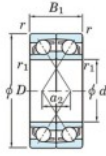

## Deep groove ball bearing single row 7202-CDF-JTEKT - 7202-CDF-JTEKT

<https://www.123bearing.eu/bearing-housing/deep-groove-bearing/single-row/7202-cdf-jtekt>

Boundary dimensions

Angular ball bearings Face to face (DF)

Bearing No.	Boundary dimensions(mm)						Basic load ratings(kN)		Fatigue load limit(kN)		Limiting speeds(min-1) Grease Lub.
	d	D	B	r1(min)	r1(max)	Cr	Cor	C0	f0		
7202CDF	15	35	22	0.6	0.3	17.6	9.15	0.68	13.3	20000	

## PRODUCT FEATURES

Brand	JTEKT
N° Ean13	4549250192593
Inside diameter	15 mm
Inside diameter	0.591" inch
Outside diameter	35 mm
Outside diameter	1.378" inch
Thickness	22 mm
Thickness	0.866" inch
Limiting speed	20000 rpm
Dynamic load	17.6 kN
Static load	9.15 kN
Packaging	1