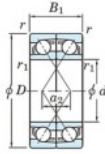

## Deep groove ball bearing single row 7202-CDF-JTEKT - 7202-CDF-JTEKT

<https://www.123bearing.eu/bearing-housing/deep-groove-bearing/single-row/7202-cdf-jtekt>

Boundary dimensions

Angular ball bearings Face to face (DF)

Bearing No.	Boundary dimensions(mm)						Basic load ratings(kN)		Fatigue load limit(kN)		Limiting speeds(min-1) Grease Lub.
	d	D	B	r1(min)	r1(max)	Cr	Cor	C0	f0		
7202CDF	15	35	22	0.6	0.3	17.6	9.15	0.68	13.3	20000	

### PRODUCT FEATURES

Brand	JTEKT
N° Ean13	4549250192593
Inside diameter	15 mm
Inside diameter	0.591" inch
Outside diameter	35 mm
Outside diameter	1.378" inch
Thickness	22 mm
Thickness	0.866" inch
Limiting speed	20000 rpm
Dynamic load	17.6 kN
Static load	9.15 kN
Packaging	1