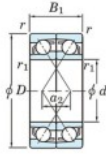

## Deep groove ball bearing single row 7202-CDF-JTEKT - 7202-CDF-JTEKT

<https://www.123bearing.eu/bearing-housing/deep-groove-bearing/single-row/7202-cdf-jtekt>

Boundary dimensions

Angular ball bearings Face to face (DF)

Bearing No.	Boundary dimensions(mm)						Basic load ratings(kN)			Fatigue load factor		Limiting speeds(min-1) Grease Lub.
	d	D	B	r1(min)	r1(max)	Cr	Cor	C0	f0			
7202CDF	15	35	22	0.6	0.3	17.6	9.15	0.68	13.3	20000		

## PRODUCT FEATURES

Brand	JTEKT
N° Ean13	4549250192593
Inside diameter	15 mm
Inside diameter	0.591" inch
Outside diameter	35 mm
Outside diameter	1.378" inch
Thickness	22 mm
Thickness	0.866" inch
Limiting speed	20000 rpm
Dynamic load	17.6 kN
Static load	9.15 kN
Packaging	1