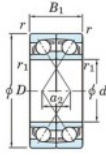

## Deep groove ball bearing single row 7202-CDF-JTEKT - 7202-CDF-JTEKT

<https://www.123bearing.eu/bearing-housing/deep-groove-bearing/single-row/7202-cdf-jtekt>

Boundary dimensions

Angular ball bearings Face to face (DF)

Bearing No.	Boundary dimensions(mm)						Basic load ratings(kN)		Fatigue load limit(kN)		Factor	Limiting speeds(min-1) Grease Lub.
	d	D	B	r1(min)	r1(max)	Cr	Cor	C0	C10			
7202CDF	15	35	22	0.6	0.3	17.6	9.15	0.68	13.3		20000	

## PRODUCT FEATURES

Brand	JTEKT
N° Ean13	4549250192593
Inside diameter	15 mm
Inside diameter	0.591" inch
Outside diameter	35 mm
Outside diameter	1.378" inch
Thickness	22 mm
Thickness	0.866" inch
Limiting speed	20000 rpm
Dynamic load	17.6 kN
Static load	9.15 kN
Packaging	1