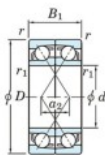

## Deep groove ball bearing single row 7202-CDF-JTEKT - 7202-CDF-JTEKT

<https://www.123bearing.eu/bearing-housing/deep-groove-bearing/single-row/7202-cdf-jtekt>

Boundary dimensions

Angular ball bearings Face to face (DF)

Bearing No.	Boundary dimensions(mm)						Basic load ratings(kN)		Fatigue load limit(kN)		Limiting speeds(min-1)
	d	D	B	r1(min)	r1(max)	Cr	Cor	C0	f0		
7202CDF	15	35	22	0.6	0.3	17.6	9.15	0.68	13.3	20000	

## PRODUCT FEATURES

Brand	JTEKT
N° Ean13	4549250192593
Inside diameter	15 mm
Inside diameter	0.591" inch
Outside diameter	35 mm
Outside diameter	1.378" inch
Thickness	22 mm
Thickness	0.866" inch
Limiting speed	20000 rpm
Dynamic load	17.6 kN
Static load	9.15 kN
Packaging	1