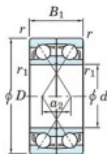

Deep groove ball bearing single row 7302-DF-JTEKT - 7302-DF-JTEKT

<https://www.123bearing.eu/bearing-housing/deep-groove-bearing/single-row/7302-df-jtekt>

Boundary dimensions

Single row bearings Face to face (DF)

Bearing No.	Boundary dimensions(mm)						Basic load ratings(kN)		Fatigue load factor		Limiting speeds(min-1)
	d	D	B	r (min)	r1 (min)	r2 (min)	Cr	C0r	C10	f0	Grease lub.
7302DF	15	42	26	1	0.6		27.3	14.4	1.1	-	12000

PRODUCT FEATURES

Brand	JTEKT
N° Ean13	4549250198809
Inside diameter	15 mm
Outside diameter	42 mm
Thickness	26 mm
Limiting speed	12000 rpm
Dynamic load	27.3 kN
Static load	14.4 kN
Packaging	1

contact@123bearing.eu