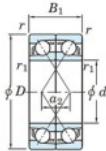

Deep groove ball bearing single row 7203-DF-JTEKT - 7203-DF-JTEKT

<https://www.123bearing.eu/bearing-housing/deep-groove-bearing/single-row/7203-df-jtekt>

Boundary dimensions

(Single ball bearings Face to face (DF))

Bearing No.	Boundary dimensions(mm)					Basic load ratings(kN)		Fatigue load limit(kN) C _u	factor f ₀	Limiting speeds(min-1) Grease lub.
	d	D	B	r (min)	r1 (min)	C _r	C _{0r}			
7203DF	17	40	24	0.6	0.3	20.6	11	0.77	-	13000

PRODUCT FEATURES

Brand	JTEKT
N° Ean13	4549250192951
Inside diameter	17 mm
Inside diameter	0.669" inch
Outside diameter	40 mm
Outside diameter	1.575" inch
Thickness	24 mm
Thickness	0.945" inch
Limiting speed	13000 rpm
Dynamic load	20.6 kN
Static load	11 kN
Packaging	1