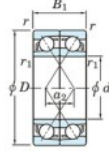

Deep groove ball bearing single row 7203-DF-JTEKT - 7203-DF-JTEKT

<https://www.123bearing.eu/bearing-housing/deep-groove-bearing/single-row/7203-df-jtekt>

Boundary dimensions

(Single ball bearings Face to face (DF))

Bearing No.	Boundary dimensions(mm)					Basic load ratings(kN)		Fatigue load limit(kN) C _u	factor f ₀	Limiting speeds(min-1) Grease lub.
	d	D	B	r (min)	r1 (min)	C _r	C _{0r}			
7203DF	17	40	24	0.6	0.3	20.6	11	0.77	-	13000

PRODUCT FEATURES

Brand	JTEKT
N° Ean13	4549250192951
Inside diameter	17 mm
Inside diameter	0.669" inch
Outside diameter	40 mm
Outside diameter	1.575" inch
Thickness	24 mm
Thickness	0.945" inch
Limiting speed	13000 rpm
Dynamic load	20.6 kN
Static load	11 kN
Packaging	1