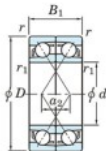

Deep groove ball bearing single row 7203-DF-JTEKT - 7203-DF-JTEKT

<https://www.123bearing.eu/bearing-housing/deep-groove-bearing/single-row/7203-df-jtekt>

Boundary dimensions

(Single ball bearings Face to face (DF))

Bearing No.	Boundary dimensions(mm)					Basic load ratings(kN)		Fatigue load limit(kN)	factor	Limiting speeds(min-1)
	d	D	B	r1(min)	r1(max)	Cr	Cor	Cu	f0	Grease lub.
7203DF	17	40	24	0.6	0.3	20.6	11	0.77	-	13000

PRODUCT FEATURES

Brand	JTEKT
N° Ean13	4549250192951
Inside diameter	17 mm
Inside diameter	0.669" inch
Outside diameter	40 mm
Outside diameter	1.575" inch
Thickness	24 mm
Thickness	0.945" inch
Limiting speed	13000 rpm
Dynamic load	20.6 kN
Static load	11 kN
Packaging	1