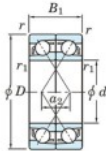

Deep groove ball bearing single row 7203-DF-JTEKT - 7203-DF-JTEKT

<https://www.123bearing.eu/bearing-housing/deep-groove-bearing/single-row/7203-df-jtekt>

Boundary dimensions

(Single ball bearings Face to face (DF))

Bearing No.	Boundary dimensions(mm)					Basic load ratings(kN)		Fatigue load limit(kN) C _u	factor f ₀	Limiting speeds(min-1) Grease lub.
	d	D	B	r1(min)	r1(max)	Cr	Cor			
7203DF	17	40	24	0.6	0.3	20.6	11	0.77	-	13000

PRODUCT FEATURES

Brand	JTEKT
N° Ean13	4549250192951
Inside diameter	17 mm
Inside diameter	0.669" inch
Outside diameter	40 mm
Outside diameter	1.575" inch
Thickness	24 mm
Thickness	0.945" inch
Limiting speed	13000 rpm
Dynamic load	20.6 kN
Static load	11 kN
Packaging	1