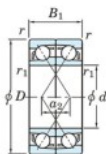

Deep groove ball bearing single row 7203-DF-JTEKT - 7203-DF-JTEKT

<https://www.123bearing.eu/bearing-housing/deep-groove-bearing/single-row/7203-df-jtekt>

Boundary dimensions

(Single ball bearings Face to face (DF))

Bearing No.	Boundary dimensions(mm)					Basic load ratings(kN)		Fatigue load limit(kN)	factor	Limiting speeds(min-1)
	d	D	B	r(min)	r1(min)	Cr	Cor	Cu	f0	Grease lub.
7203DF	17	40	24	0.6	0.3	20.6	11	0.77	-	13000

PRODUCT FEATURES

Brand	JTEKT
N° Ean13	4549250192951
Inside diameter	17 mm
Inside diameter	0.669" inch
Outside diameter	40 mm
Outside diameter	1.575" inch
Thickness	24 mm
Thickness	0.945" inch
Limiting speed	13000 rpm
Dynamic load	20.6 kN
Static load	11 kN
Packaging	1