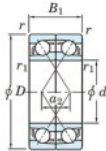

Deep groove ball bearing single row 7203-DF-JTEKT - 7203-DF-JTEKT

<https://www.123bearing.eu/bearing-housing/deep-groove-bearing/single-row/7203-df-jtekt>

Boundary dimensions

(Single ball bearings Face to face (DF))

Bearing No.	Boundary dimensions(mm)					Basic load ratings(kN)		Fatigue load factor		Limiting speeds(min-1)	
	d	D	B	r1(min)	r1(max)	Cr	Cor	Cu	f0	Grease lub.	Oil lub.
7203DF	17	40	24	0.6	0.3	20.6	11	0.77	-	13000	

PRODUCT FEATURES

Brand	JTEKT
N° Ean13	4549250192951
Inside diameter	17 mm
Inside diameter	0.669" inch
Outside diameter	40 mm
Outside diameter	1.575" inch
Thickness	24 mm
Thickness	0.945" inch
Limiting speed	13000 rpm
Dynamic load	20.6 kN
Static load	11 kN
Packaging	1