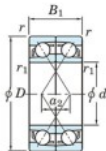

## Deep groove ball bearing single row 7203-DF-JTEKT - 7203-DF-JTEKT

<https://www.123bearing.eu/bearing-housing/deep-groove-bearing/single-row/7203-df-jtekt>

Boundary dimensions

(Single ball bearings Face to face (DF))

Bearing No.	Boundary dimensions(mm)					Basic load ratings(kN)		Fatigue load limit(kN)	factor	Limiting speeds(min-1)
	d	D	B	r1(min)	r1(max)	Cr	Cor	Cu	f0	Grease lub.
7203DF	17	40	24	0.6	0.3	20.6	11	0.77	-	13000

## PRODUCT FEATURES

Brand	JTEKT
N° Ean13	4549250192951
Inside diameter	17 mm
Inside diameter	0.669" inch
Outside diameter	40 mm
Outside diameter	1.575" inch
Thickness	24 mm
Thickness	0.945" inch
Limiting speed	13000 rpm
Dynamic load	20.6 kN
Static load	11 kN
Packaging	1