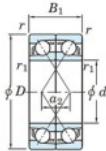

## Deep groove ball bearing single row 7203-DF-JTEKT - 7203-DF-JTEKT

<https://www.123bearing.eu/bearing-housing/deep-groove-bearing/single-row/7203-df-jtekt>

Boundary dimensions

(Single ball bearings Face to face (DF))

Bearing No.	Boundary dimensions(mm)					Basic load ratings(kN)		Fatigue load limit(kN)	factor	Limiting speeds(min-1)
	d	D	B	r1(min)	r1(max)	Cr	Cor	Cu	f0	Grease lub.
7203DF	17	40	24	0.6	0.3	20.6	11	0.77	-	13000

## PRODUCT FEATURES

Brand	JTEKT
N° Ean13	4549250192951
Inside diameter	17 mm
Inside diameter	0.669" inch
Outside diameter	40 mm
Outside diameter	1.575" inch
Thickness	24 mm
Thickness	0.945" inch
Limiting speed	13000 rpm
Dynamic load	20.6 kN
Static load	11 kN
Packaging	1