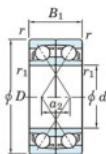

Deep groove ball bearing single row 7203-DF-JTEKT - 7203-DF-JTEKT

<https://www.123bearing.eu/bearing-housing/deep-groove-bearing/single-row/7203-df-jtekt>

Boundary dimensions

(Single ball bearings Face to face (DF))

Bearing No.	Boundary dimensions(mm)					Basic load ratings(kN)		Fatigue load factor		Limiting speeds(min-1)
	d	D	B	r1(min)	r1(max)	Cr	Cor	Cu	f0	Grease lub.
7203DF	17	40	24	0.6	0.3	20.6	11	0.77	-	13000

PRODUCT FEATURES

Brand	JTEKT
N° Ean13	4549250192951
Inside diameter	17 mm
Inside diameter	0.669" inch
Outside diameter	40 mm
Outside diameter	1.575" inch
Thickness	24 mm
Thickness	0.945" inch
Limiting speed	13000 rpm
Dynamic load	20.6 kN
Static load	11 kN
Packaging	1