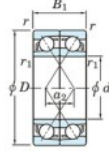

Deep groove ball bearing single row 7203-DF-JTEKT - 7203-DF-JTEKT

<https://www.123bearing.eu/bearing-housing/deep-groove-bearing/single-row/7203-df-jtekt>

Boundary dimensions

(Single ball bearings Face to face (DF))

Bearing No.	Boundary dimensions(mm)					Basic load ratings(kN)		Fatigue load limit(kN)	factor	Limiting speeds(min-1)
	d	D	B	r1(min)	r1(max)	Cr	Cor	Cu	f0	Grease lub.
7203DF	17	40	24	0.6	0.3	20.6	11	0.77	-	13000

PRODUCT FEATURES

Brand	JTEKT
N° Ean13	4549250192951
Inside diameter	17 mm
Inside diameter	0.669" inch
Outside diameter	40 mm
Outside diameter	1.575" inch
Thickness	24 mm
Thickness	0.945" inch
Limiting speed	13000 rpm
Dynamic load	20.6 kN
Static load	11 kN
Packaging	1