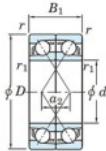

## Deep groove ball bearing single row 7203-DF-JTEKT - 7203-DF-JTEKT

<https://www.123bearing.eu/bearing-housing/deep-groove-bearing/single-row/7203-df-jtekt>

Boundary dimensions

(Single ball bearings Face to face (DF))

Bearing No.	Boundary dimensions(mm)					Basic load ratings(kN)		Fatigue load limit(kN) C <sub>u</sub>	factor f <sub>0</sub>	Limiting speeds(min-1) Grease lub.
	d	D	B	r (min)	r1 (min)	C <sub>r</sub>	C <sub>0r</sub>			
7203DF	17	40	24	0.6	0.3	20.6	11	0.77	-	13000

## PRODUCT FEATURES

Brand	JTEKT
N° Ean13	4549250192951
Inside diameter	17 mm
Inside diameter	0.669" inch
Outside diameter	40 mm
Outside diameter	1.575" inch
Thickness	24 mm
Thickness	0.945" inch
Limiting speed	13000 rpm
Dynamic load	20.6 kN
Static load	11 kN
Packaging	1