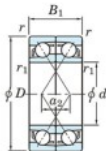

Deep groove ball bearing single row 7203-DF-JTEKT - 7203-DF-JTEKT

<https://www.123bearing.eu/bearing-housing/deep-groove-bearing/single-row/7203-df-jtekt>

Boundary dimensions

(Single ball bearings Face to face (DF))

Bearing No.	Boundary dimensions(mm)					Basic load ratings(kN)		Fatigue load limit(kN) C _u	factor f ₀	Limiting speeds(min-1) Grease lub.
	d	D	B	r (min)	r1 (min)	C _r	C _{0r}			
7203DF	17	40	24	0.6	0.3	20.6	11	0.77	-	13000

PRODUCT FEATURES

Brand	JTEKT
N° Ean13	4549250192951
Inside diameter	17 mm
Inside diameter	0.669" inch
Outside diameter	40 mm
Outside diameter	1.575" inch
Thickness	24 mm
Thickness	0.945" inch
Limiting speed	13000 rpm
Dynamic load	20.6 kN
Static load	11 kN
Packaging	1