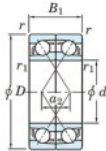

Deep groove ball bearing single row 7203-DF-JTEKT - 7203-DF-JTEKT

<https://www.123bearing.eu/bearing-housing/deep-groove-bearing/single-row/7203-df-jtekt>

Boundary dimensions

(Single ball bearings Face to face (DF))

Bearing No.	Boundary dimensions(mm)					Basic load ratings(kN)		Fatigue load limit(kN)	factor	Limiting speeds(min-1)
	d	D	B	r1(min)	r1(max)	Cr	Cor	Cu	f0	Grease lub.
7203DF	17	40	24	0.6	0.3	20.6	11	0.77	-	13000

PRODUCT FEATURES

Brand	JTEKT
N° Ean13	4549250192951
Inside diameter	17 mm
Inside diameter	0.669" inch
Outside diameter	40 mm
Outside diameter	1.575" inch
Thickness	24 mm
Thickness	0.945" inch
Limiting speed	13000 rpm
Dynamic load	20.6 kN
Static load	11 kN
Packaging	1