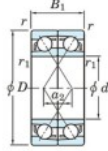

## Deep groove ball bearing single row 7203-DF-JTEKT - 7203-DF-JTEKT

<https://www.123bearing.eu/bearing-housing/deep-groove-bearing/single-row/7203-df-jtekt>

Boundary dimensions

(Single ball bearings Face to face (DF))

Bearing No.	Boundary dimensions(mm)					Basic load ratings(kN)		Fatigue load factor		Limiting speeds(min-1)
	d	D	B	r1(min)	r1(max)	Cr	Cor	Cu	f0	Grease lub.
7203DF	17	40	24	0.6	0.3	20.6	11	0.77	-	13000

## PRODUCT FEATURES

Brand	JTEKT
N° Ean13	4549250192951
Inside diameter	17 mm
Inside diameter	0.669" inch
Outside diameter	40 mm
Outside diameter	1.575" inch
Thickness	24 mm
Thickness	0.945" inch
Limiting speed	13000 rpm
Dynamic load	20.6 kN
Static load	11 kN
Packaging	1