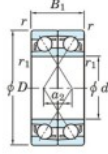

Deep groove ball bearing single row 7203-DF-JTEKT - 7203-DF-JTEKT

<https://www.123bearing.eu/bearing-housing/deep-groove-bearing/single-row/7203-df-jtekt>

Boundary dimensions

(Single ball bearings Face to face (DF))

Bearing No.	Boundary dimensions(mm)					Basic load ratings(kN)		Fatigue load limit(kN) C _u	factor f ₀	Limiting speeds(min-1) Grease lub.
	d	D	B	r (min)	r1 (min)	C _r	C _{0r}			
7203DF	17	40	24	0.6	0.3	20.6	11	0.77	-	13000

PRODUCT FEATURES

Brand	JTEKT
N° Ean13	4549250192951
Inside diameter	17 mm
Inside diameter	0.669" inch
Outside diameter	40 mm
Outside diameter	1.575" inch
Thickness	24 mm
Thickness	0.945" inch
Limiting speed	13000 rpm
Dynamic load	20.6 kN
Static load	11 kN
Packaging	1