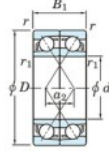

Deep groove ball bearing single row 7203-DF-JTEKT - 7203-DF-JTEKT

<https://www.123bearing.eu/bearing-housing/deep-groove-bearing/single-row/7203-df-jtekt>

Boundary dimensions

(Single ball bearings Face to face (DF))

Bearing No.	Boundary dimensions(mm)					Basic load ratings(kN)		Fatigue load limit(kN) C _u	factor f ₀	Limiting speeds(min-1) Grease lub.
	d	D	B	r1(min)	r1(max)	C _r	C _{0r}			
7203DF	17	40	24	0.6	0.3	20.6	11	0.77	-	13000

PRODUCT FEATURES

Brand	JTEKT
N° Ean13	4549250192951
Inside diameter	17 mm
Inside diameter	0.669" inch
Outside diameter	40 mm
Outside diameter	1.575" inch
Thickness	24 mm
Thickness	0.945" inch
Limiting speed	13000 rpm
Dynamic load	20.6 kN
Static load	11 kN
Packaging	1