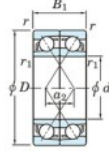

## Deep groove ball bearing single row 7203-DF-JTEKT - 7203-DF-JTEKT

<https://www.123bearing.eu/bearing-housing/deep-groove-bearing/single-row/7203-df-jtekt>

Boundary dimensions

(Single ball bearings Face to face (DF))

Bearing No.	Boundary dimensions(mm)					Basic load ratings(kN)		Fatigue load limit(kN) C <sub>u</sub>	factor f <sub>0</sub>	Limiting speeds(min-1) Grease lub.
	d	D	B	r1(min)	r1(max)	Cr	Cor			
7203DF	17	40	24	0.6	0.3	20.6	11	0.77	-	13000

## PRODUCT FEATURES

Brand	JTEKT
N° Ean13	4549250192951
Inside diameter	17 mm
Inside diameter	0.669" inch
Outside diameter	40 mm
Outside diameter	1.575" inch
Thickness	24 mm
Thickness	0.945" inch
Limiting speed	13000 rpm
Dynamic load	20.6 kN
Static load	11 kN
Packaging	1