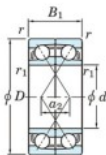

Deep groove ball bearing single row 7203-CDF-JTEKT - 7203-CDF-JTEKT

<https://www.123bearing.eu/bearing-housing/deep-groove-bearing/single-row/7203-cdf-jtekt>

Boundary dimensions

Angular ball bearings Face to face (FF)

Bearing No.	Boundary dimensions(mm)						Basic load ratings(kN)		Fatigue load limit(kN)	factor	Limiting speeds(min-1)
	d	D	B	r1(min)	r1(max)	Cr	C0r	f0			
7203CDF	17	40	24	0.6	0.3	22.1	11.8	0.88	13.4	18000	

PRODUCT FEATURES

Brand	JTEKT
N° Ean13	3616060649430
Inside diameter	17 mm
Outside diameter	40 mm
Thickness	24 mm
Limiting speed	18000 rpm
Dynamic load	22.1 kN
Static load	11.8 kN
Packaging	1

contact@123bearing.eu