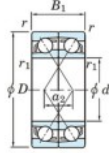

Deep groove ball bearing single row 7303-BDF-JTEKT - 7303-BDF-JTEKT

<https://www.123bearing.eu/bearing-housing/deep-groove-bearing/single-row/7303-bdf-jtekt>

Boundary dimensions

Single row bearings Face to face (DF)

Bearing No.	Boundary dimensions(mm)						Basic load ratings(kN)		Fatigue load factor		Limiting speeds(min-1)
	d	D	B	r (min)	r1 (min)	Cr	Cor	Cu	f0		
7303BDF	17	47	28	1	0.6	30.1	16.2	1.15	-	8800	

PRODUCT FEATURES