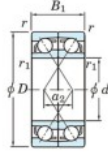

Deep groove ball bearing single row 7204-DF-JTEKT - 7204-DF-JTEKT

<https://www.123bearing.eu/bearing-housing/deep-groove-bearing/single-row/7204-df-jtekt>

Boundary dimensions

Angular ball bearings Face to face (DF)

Bearing No.	Boundary dimensions(mm)						Basic load ratings(kN)		Fatigue load limit(kN)	factor	Limiting speeds(min-1)
	d	D	B	r1(min)	r2(min)	Cr	Cor	f0			
7204DF	20	47	28	1	0.6	31.2	18.3	1.25	-	11000	

PRODUCT FEATURES

Brand	JTEKT
N° Ean13	4549250193316
Inside diameter	20 mm
Outside diameter	47 mm
Thickness	28 mm
Limiting speed	11000 rpm
Dynamic load	31.2 kN
Static load	18.3 kN
Packaging	1

contact@123bearing.eu

+33 359 36 04 90