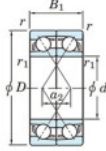

Deep groove ball bearing single row 7204-CDF-JTEKT - 7204-CDF-JTEKT

<https://www.123bearing.eu/bearing-housing/deep-groove-bearing/single-row/7204-cdf-jtekt>

Boundary dimensions

(single row) bearings Face to face (DF)

Bearing No.	Boundary dimensions(mm)					Basic load ratings(kN)		Fatigue load limit(kN) C ₁₀	factor f ₀	Limiting speeds(min-1) Grease lub.
	d	D	B	r (min)	r1 (min)	C _r	C _{0r}			
7204CDF	20	47	28	1	0.6	33.4	19.6	1.45	13.4	15000

PRODUCT FEATURES

Brand	JTEKT
N° Ean13	3616060649492
Inside diameter	20 mm
Outside diameter	47 mm
Thickness	28 mm
Limiting speed	15000 rpm
Dynamic load	33.4 kN
Static load	19.6 kN
Packaging	1

contact@123bearing.eu