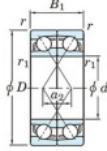

Deep groove ball bearing single row 7304-BDF-JTEKT - 7304-BDF-JTEKT

<https://www.123bearing.eu/bearing-housing/deep-groove-bearing/single-row/7304-bdf-jtekt>

Boundary dimensions

Angular bearings Face to face (DF)

Bearing No.	Boundary dimensions(mm)						Basic load ratings(kN)		Fatigue load factor		Limiting speeds(min-1)
	d	D	B	r (min)	r1 (min)	Cr	Cor	Cu	f0	Grease lub	
7304BDF	20	52	30	1.1	0.6	35.2	19.3	1.35	-	8000	

PRODUCT FEATURES

Brand	JTEKT
N° Ean13	4549250198946
Inside diameter	20 mm
Outside diameter	52 mm
Thickness	30 mm
Limiting speed	8000 rpm
Dynamic load	35.2 kN
Static load	19.3 kN
Packaging	1

contact@123bearing.eu