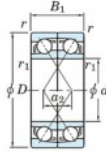

Deep groove ball bearing single row 7304-DF-JTEKT - 7304-DF-JTEKT

<https://www.123bearing.eu/bearing-housing/deep-groove-bearing/single-row/7304-df-jtekt>

Boundary dimensions

Angular ball bearings Face to face (DF)

Bearing No.	Boundary dimensions(mm)						Basic load ratings(kN)		Fatigue load limit(kN)	factor	Limiting speeds(min-1)
	d	D	B	r (min)	r1 (min)	Cr	Cor	Ca	f0	Grease lub.	
7304DF	20	52	30	1.1	0.6	38	20.8	1.6	-	10000	

PRODUCT FEATURES

Brand	JTEKT
N° Ean13	4549250271083
Inside diameter	20 mm
Outside diameter	52 mm
Thickness	30 mm
Limiting speed	10000 rpm
Dynamic load	38 kN
Static load	20.8 kN
Packaging	1

contact@123bearing.eu