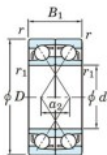

Deep groove ball bearing single row 7304-CDF-JTEKT - 7304-CDF-JTEKT

<https://www.123bearing.eu/bearing-housing/deep-groove-bearing/single-row/7304-cdf-jtekt>

Boundary dimensions

Shoulder ball bearings Face to face (DF)

Bearing No.	Boundary dimensions(mm)						Basic load ratings(kN)		Fatigue load limit(kN)	factor	Limiting speeds(min-1)
	d	D	B	r1(min)	r1(max)	Cr	C0r	f0			
7304CDF	20	52	30	1.1	0.6	40.3	22.2	1.75	12.6	14000	

PRODUCT FEATURES

Brand	JTEKT
N° Ean13	3616060649522
Inside diameter	20 mm
Outside diameter	52 mm
Thickness	30 mm
Limiting speed	14000 rpm
Dynamic load	40.3 kN
Static load	22.2 kN
Packaging	1

contact@123bearing.eu