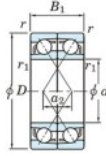

Deep groove ball bearing single row 7304-CDF-JTEKT - 7304-CDF-JTEKT

<https://www.123bearing.eu/bearing-housing/deep-groove-bearing/single-row/7304-cdf-jtekt>

Boundary dimensions

Shoulder ball bearings Face to face (DF)

Bearing No.	Boundary dimensions(mm)						Basic load ratings(kN)		Fatigue load limit(kN)	factor	Limiting speeds(min-1)
	d	D	B	r1(min)	r1(max)	Cr	C0r	f0			
7304CDF	20	52	30	1.1	0.6	40.3	22.2	1.75	12.6	14000	

PRODUCT FEATURES

Brand	JTEKT
N° Ean13	3616060649522
Inside diameter	20 mm
Outside diameter	52 mm
Thickness	30 mm
Limiting speed	14000 rpm
Dynamic load	40.3 kN
Static load	22.2 kN
Packaging	1

contact@123bearing.eu