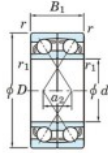

Deep groove ball bearing single row 7205-BDF-JTEKT - 7205-BDF-JTEKT

<https://www.123bearing.eu/bearing-housing/deep-groove-bearing/single-row/7205-bdf-jtekt>

Boundary dimensions

Single row bearings Face to face (DF)

Bearing No.	Boundary dimensions(mm)						Basic load ratings(kN)		Fatigue load limit(kN) C ₁₀	factor f ₀	Limiting speeds(min-1) Grease lub.
	d	D	B	r (min)	r1 (min)	C _r	C _{0r}				
7205BDF	25	52	30	1	0.6	29.9	18.8	1.15	-	7300	

PRODUCT FEATURES

Brand	JTEKT
N° Ean13	4549250217623
Inside diameter	25 mm
Outside diameter	52 mm
Thickness	30 mm
Limiting speed	7300 rpm
Dynamic load	29.9 kN
Static load	18.8 kN
Packaging	1

contact@123bearing.eu