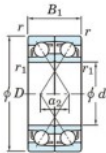

## Deep groove ball bearing single row 7205-DF-JTEKT - 7205-DF-JTEKT

<https://www.123bearing.eu/bearing-housing/deep-groove-bearing/single-row/7205-df-jtekt>

Boundary dimensions

Angular ball bearings Face to face (DF)

Bearing No.	Boundary dimensions(mm)						Basic load ratings(kN)		Fatigue load limit(kN)	factor	Limiting speeds(min-1)
	d	D	B	r (min)	r1 (min)	Cr	Cor	f0			
7205DF	25	52	30	1	0.6	32.9	20.6	1.35	-	9600	

## PRODUCT FEATURES

Brand	JTEKT
N° Ean13	4549250193705
Inside diameter	25 mm
Outside diameter	52 mm
Thickness	30 mm
Limiting speed	9600 rpm
Dynamic load	32.9 kN
Static load	20.6 kN
Packaging	1

[contact@123bearing.eu](mailto:contact@123bearing.eu)