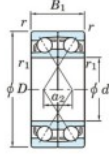

Deep groove ball bearing single row 7205-CDF-JTEKT - 7205-CDF-JTEKT

<https://www.123bearing.eu/bearing-housing/deep-groove-bearing/single-row/7205-cdf-jtekt>

Boundary dimensions

Single ball bearings Face to face (DF)

Bearing No.	Boundary dimensions(mm)						Basic load ratings(kN)		Fatigue load limit(kN)	factor	Limiting speeds(min-1)
	d	D	B	r1(min)	r1(max)	Cr	C0r	f0			
7205CDF	25	52	30	1	0.6	35.5	22.2	1.55	14	13000	

PRODUCT FEATURES

Brand	JTEKT
N° Ean13	3616060649560
Inside diameter	25 mm
Outside diameter	52 mm
Thickness	30 mm
Limiting speed	13000 rpm
Dynamic load	35.5 kN
Static load	22.2 kN
Packaging	1

contact@123bearing.eu