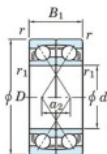

Deep groove ball bearing single row 7305-BDF-JTEKT - 7305-BDF-JTEKT

<https://www.123bearing.eu/bearing-housing/deep-groove-bearing/single-row/7305-bdf-jtekt>

Boundary dimensions

Single row bearings Face to face (DF)

Bearing No.	Boundary dimensions(mm)						Basic load ratings(kN)			Fatigue load factor		Limiting speeds(min-1) Grease lub.
	d	D	B	r1(min)	r1(max)	Cr	Co	Cu	f0			
7305BDF	25	62	34	1.1	0.6	49.5	29.2	2	-	6600		

PRODUCT FEATURES

Brand	JTEKT
N° Ean13	4549250199073
Inside diameter	25 mm
Outside diameter	62 mm
Thickness	34 mm
Limiting speed	6600 rpm
Dynamic load	49.5 kN
Static load	29.2 kN
Packaging	1

contact@123bearing.eu