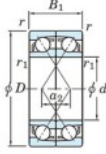

Deep groove ball bearing single row 7305-CDF-JTEKT - 7305-CDF-JTEKT

<https://www.123bearing.eu/bearing-housing/deep-groove-bearing/single-row/7305-cdf-jtekt>

Boundary dimensions

For single row bearings Face to face (DF)

Bearing No.	Boundary dimensions(mm)						Basic load ratings(kN)		Fatigue load factor		Limiting speeds(min-1)
	d	D	B	r1(min)	r1(max)	Cr	Cor	Cu	f0	Grease lub.	
7305CDF	25	62	34	1.1	0.6	57	33.7	2.65	12.8	12000	

PRODUCT FEATURES

Brand	JTEKT
N° Ean13	3616060649591
Inside diameter	25 mm
Inside diameter	0.984" inch
Outside diameter	62 mm
Outside diameter	2.441" inch
Thickness	34 mm
Thickness	1.339" inch
Limiting speed	12000 rpm
Dynamic load	57 kN
Static load	33.7 kN
Packaging	1