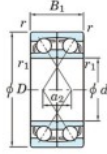

Deep groove ball bearing single row 7405-BDF-JTEKT - 7405-BDF-JTEKT

<https://www.123bearing.eu/bearing-housing/deep-groove-bearing/single-row/7405-bdf-jtekt>

Boundary dimensions

Single ball bearings Face to face (DF)

Bearing No.	Boundary dimensions(mm)					Basic load ratings(kN)		Fatigue load factor		Limiting speeds(min-1)
	d	D	B	r1(min)	r1(max)	Cr	Cor	f0	Grease Lub.	
7405BDF	25	80	42	1.5	1	80.4	47.8	3.4	-	4400

PRODUCT FEATURES