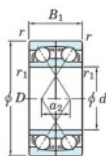

Deep groove ball bearing single row 7405-DF-JTEKT - 7405-DF-JTEKT

<https://www.123bearing.eu/bearing-housing/deep-groove-bearing/single-row/7405-df-jtekt>

Boundary dimensions

Angular ball bearings Face to face (DF)

Bearing No.	Boundary dimensions(mm)						Basic load ratings(kN)		Fatigue load factor		Limiting speeds(min-1)
	d	D	B	r1(mm)	r2(mm)	Cr	Cor	C0	f0	Grease lub.	
7405DF	25	80	42	1.5	1	86.6	51.5	4	-	5100	

PRODUCT FEATURES