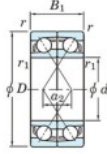

## Deep groove ball bearing single row 7206-DF-JTEKT - 7206-DF-JTEKT

<https://www.123bearing.eu/bearing-housing/deep-groove-bearing/single-row/7206-df-jtekt>

Boundary dimensions

Single ball bearings Face to face (DF)

Bearing No.	Boundary dimensions(mm)						Basic load ratings(kN)		Fatigue load limit(kN)	factor	Limiting speeds(min-1)
	d	D	B	r1(min)	r1(max)	Cr	Cor	C0	F0		
7206DF	30	62	32	1	0.6	45.7	29.7	1.95	-	8000	

## PRODUCT FEATURES

Brand	JTEKT
N° Ean13	4549250194054
Inside diameter	30 mm
Outside diameter	62 mm
Thickness	32 mm
Limiting speed	8000 rpm
Dynamic load	45.7 kN
Static load	29.7 kN
Packaging	1

[contact@123bearing.eu](mailto:contact@123bearing.eu)