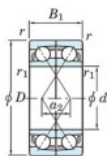

Deep groove ball bearing single row 7206-CDF-JTEKT - 7206-CDF-JTEKT

<https://www.123bearing.eu/bearing-housing/deep-groove-bearing/single-row/7206-cdf-jtekt>

Boundary dimensions

Single ball bearings Face to face (DF)

Bearing No.	Boundary dimensions(mm)						Basic load ratings(kN)		Fatigue load limit(kN)		Limiting speeds(min-1)
	d	D	B	r1(min)	r1(max)	Cr	Cor	C0	f0		
7206CDF	30	62	32	1	0.6	49.4	32	2.2	14	11000	

PRODUCT FEATURES