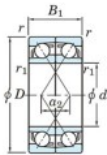

Deep groove ball bearing single row 7306-DF-JTEKT - 7306-DF-JTEKT

<https://www.123bearing.eu/bearing-housing/deep-groove-bearing/single-row/7306-df-jtekt>

Boundary dimensions

Single ball bearings Face to face (DF)

Bearing No.	Boundary dimensions(mm)						Basic load ratings(kN)		Fatigue load limit(kN)	factor	Limiting speeds(min-1)
	d	D	B	r1(min)	r1(max)	Cr	Cor	Grease lub.			
7306DF	30	72	38	1.1	0.6	64.8	41.2	2.85	-	7300	

PRODUCT FEATURES

Brand	JTEKT
N° Ean13	3616060649669
Inside diameter	30 mm
Outside diameter	72 mm
Thickness	38 mm
Limiting speed	7300 rpm
Dynamic load	64.8 kN
Static load	41.2 kN
Packaging	1

contact@123bearing.eu