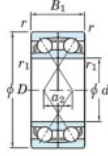

Deep groove ball bearing single row 7306-CDF-JTEKT - 7306-CDF-JTEKT

<https://www.123bearing.eu/bearing-housing/deep-groove-bearing/single-row/7306-cdf-jtekt>

Boundary dimensions

Single ball bearings Face to face (DF)

Bearing No.	Boundary dimensions(mm)						Basic load ratings(kN)		Fatigue load factor		Limiting speeds(min-1) Grease lub.
	d	D	B	r1(min)	r2(min)	Cr	C0r	f0	f0		
7306CDF	30	72	38	1.1	0.6	69.5	44.2	3.25	13.4	10000	