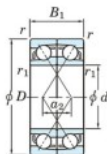

## Deep groove ball bearing single row 7306-CDF-JTEKT - 7306-CDF-JTEKT

<https://www.123bearing.eu/bearing-housing/deep-groove-bearing/single-row/7306-cdf-jtekt>

Boundary dimensions

Single ball bearings Face to face (DF)

Bearing No.	Boundary dimensions(mm)						Basic load ratings(kN)		Fatigue load factor		Limiting speeds(min-1) Grease lub.
	d	D	B	r1(min)	r1(max)	Cr	C0r	f0	f0		
7306CDF	30	72	38	1.1	0.6	69.5	44.2	3.25	13.4	10000	

## PRODUCT FEATURES

Brand	JTEKT
N° Ean13	3616060649676
Inside diameter	30 mm
Outside diameter	72 mm
Thickness	38 mm
Limiting speed	10000 rpm
Dynamic load	69.5 kN
Static load	44.2 kN
Packaging	1

[contact@123bearing.eu](mailto:contact@123bearing.eu)