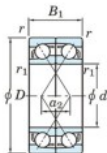

Deep groove ball bearing single row 7406-BDF-JTEKT - 7406-BDF-JTEKT

<https://www.123bearing.eu/bearing-housing/deep-groove-bearing/single-row/7406-bdf-jtekt>

Boundary dimensions

Single ball bearings Face to face (DF)

Bearing No.	Boundary dimensions(mm)					Basic load ratings(kN)		Fatigue load limit(kN)	factor	Limiting speeds(min-1)
	d	D	B	r1(min)	r1(max)	Cr	Cor			
7406BDF	30	90	46	1.5	1	96.3	58.6	4.15	-	3900

PRODUCT FEATURES