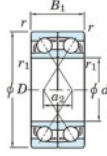

Deep groove ball bearing single row 7406-BDF-JTEKT - 7406-BDF-JTEKT

<https://www.123bearing.eu/bearing-housing/deep-groove-bearing/single-row/7406-bdf-jtekt>

Boundary dimensions

Single ball bearings Face to face (DF)

Bearing No.	Boundary dimensions(mm)					Basic load ratings(kN)		Fatigue load limit(kN)	factor	Limiting speeds(min-1)
	d	D	B	r1(min)	r1(max)	Cr	Cor			
7406BDF	30	90	46	1.5	1	96.3	58.6	4.15	-	3900

PRODUCT FEATURES