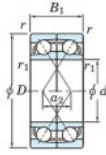

## Deep groove ball bearing single row 7406-DF-JTEKT - 7406-DF-JTEKT

<https://www.123bearing.eu/bearing-housing/deep-groove-bearing/single-row/7406-df-jtekt>

Boundary dimensions

Angular ball bearings Face to face (DF)

Bearing No.	Boundary dimensions(mm)					Basic load ratings(kN)		Fatigue load limit(kN)	factor	Limiting speeds(min-1)
	d	D	B	r1(mm)	r2(mm)	Cr	Cor			
7406DF	30	90	46	1.5	1	104	63.2	4.85	-	4500

### PRODUCT FEATURES

Brand	JTEKT
N° Ean13	3616060649690
Inside diameter	30 mm
Outside diameter	90 mm
Thickness	46 mm
Limiting speed	4500 rpm
Dynamic load	1047 kN
Static load	63.2 kN
Packaging	1

[contact@123bearing.eu](mailto:contact@123bearing.eu)