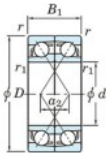

Deep groove ball bearing single row 7207-DF-JTEKT - 7207-DF-JTEKT

<https://www.123bearing.eu/bearing-housing/deep-groove-bearing/single-row/7207-df-jtekt>

Boundary dimensions

Single row bearings Face to face (DF)

Bearing No.	Boundary dimensions(mm)						Basic load ratings(kN)		Fatigue load factor		Limiting speeds(min-1)
	d	D	B	r (min)	r1 (min)	Cr	Cor	C2	f0	Grease lub.	
7207DF	35	72	34	1.1	0.6	60.3	40.4	2.65	-	7000	

PRODUCT FEATURES

Brand	JTEKT
N° Ean13	4549250194429
Inside diameter	35 mm
Outside diameter	72 mm
Thickness	34 mm
Limiting speed	7000 rpm
Dynamic load	60.3 kN
Static load	40.4 kN
Packaging	1

contact@123bearing.eu