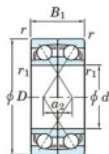

Deep groove ball bearing single row 7207-CDF-JTEKT - 7207-CDF-JTEKT

<https://www.123bearing.eu/bearing-housing/deep-groove-bearing/single-row/7207-cdf-jtekt>

Boundary dimensions

Single row bearings Face to face (DF)

Bearing No.	Boundary dimensions(mm)						Basic load ratings(kN)		Fatigue load factor		Limiting speeds(min-1)
	d	D	B	r (mm)	r1 (mm)	Cr	Cor	f0	f1	Grease lub.	
7207CDF	35	72	34	1.1	0.8	65.1	43.5	3	14	9600	

PRODUCT FEATURES

Brand	JTEKT
N° Ean13	3616060649720
Inside diameter	35 mm
Inside diameter	1.378" inch
Outside diameter	72 mm
Outside diameter	2.835" inch
Thickness	34 mm
Thickness	1.339" inch
Limiting speed	9600 rpm
Dynamic load	65.1 kN
Static load	43.5 kN
Packaging	1