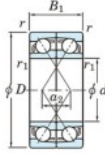

Deep groove ball bearing single row 7307-DF-JTEKT - 7307-DF-JTEKT

<https://www.123bearing.eu/bearing-housing/deep-groove-bearing/single-row/7307-df-jtekt>

Boundary dimensions

Single ball bearings Face to face (DF)

Bearing No.	Boundary dimensions(mm)						Basic load ratings(kN)		Fatigue load factor		Limiting speeds(min-1)
	d	D	B	r1(min)	r1(max)	Cr	Cor	C10	f0	Grease lub.	
7307DF	35	80	42	1.6	1	81.1	52.8	3.85	-	6500	

PRODUCT FEATURES

Brand	JTEKT
N° Ean13	4549250199622
Inside diameter	35 mm
Outside diameter	80 mm
Thickness	42 mm
Limiting speed	6500 rpm
Dynamic load	81.1 kN
Static load	52.8 kN
Packaging	1

contact@123bearing.eu