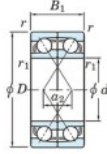

Deep groove ball bearing single row 7407-BDF-JTEKT - 7407-BDF-JTEKT

<https://www.123bearing.eu/bearing-housing/deep-groove-bearing/single-row/7407-bdf-jtekt>

Boundary dimensions

Angular ball bearings Face to face (DF)

Bearing No.	Boundary dimensions(mm)					Basic load ratings(kN)		Fatigue load limit(kN)	factor	Limiting speeds(min-1)
	d	D	B	r1(mm)	r2(mm)	Cr	Cor			
7407BDF	35	100	50	1.5	1	122	76.2	5.45	-	3400

PRODUCT FEATURES