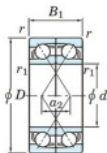

Deep groove ball bearing single row 7208-BDF-JTEKT - 7208-BDF-JTEKT

<https://www.123bearing.eu/bearing-housing/deep-groove-bearing/single-row/7208-bdf-jtekt>

Boundary dimensions

Single ball bearings Face to face (DF)

Bearing No.	Boundary dimensions(mm)						Basic load ratings(kN)		Fatigue load factor		Limiting speeds(min-1)
	d	D	B	r1(min)	r2(min)	Cr	C0r	C0	F0	Grease lub.	
7208BDF	40	80	36	1.1	0.6	65.2	45.9	2.8	-	4800	

PRODUCT FEATURES

Brand	JTEKT
N° Ean13	4549250194597
Inside diameter	40 mm
Outside diameter	80 mm
Thickness	36 mm
Limiting speed	4800 rpm
Dynamic load	65.2 kN
Static load	45.9 kN
Packaging	1

contact@123bearing.eu